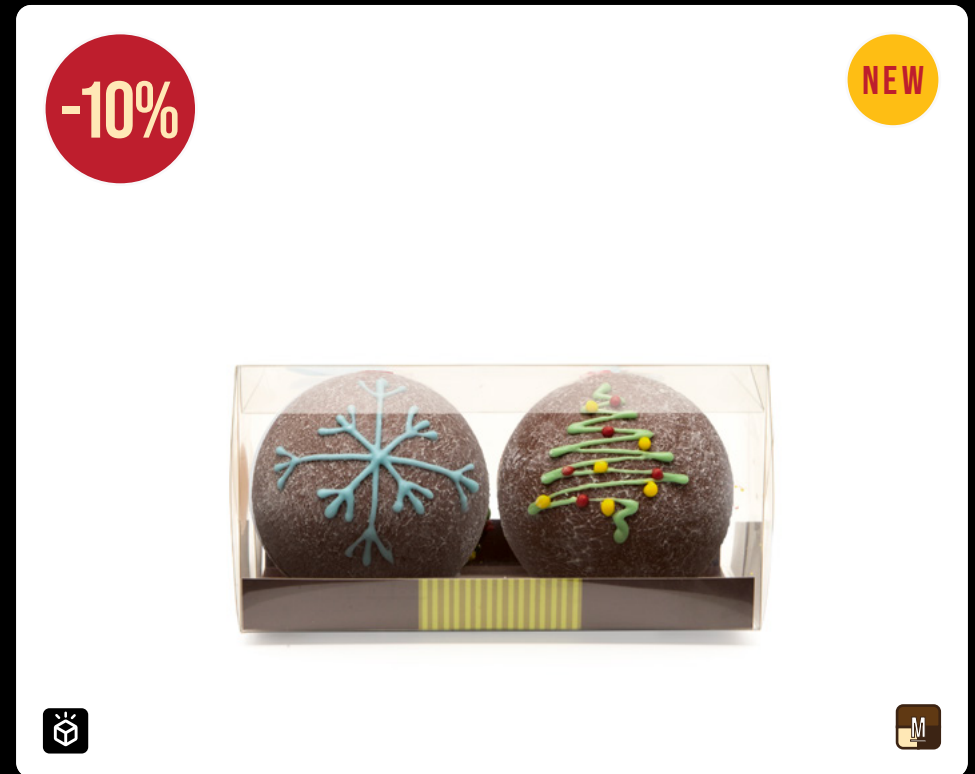

LIGHT MILK COLOURED

3 PCS / BOX

ST. NICHOLAS ON THE MOON

SIH0004.7

 *SIZE: 18 CM*

DARK MILK COLOURED

3 PCS / BOX

X-MAS BAUBLE