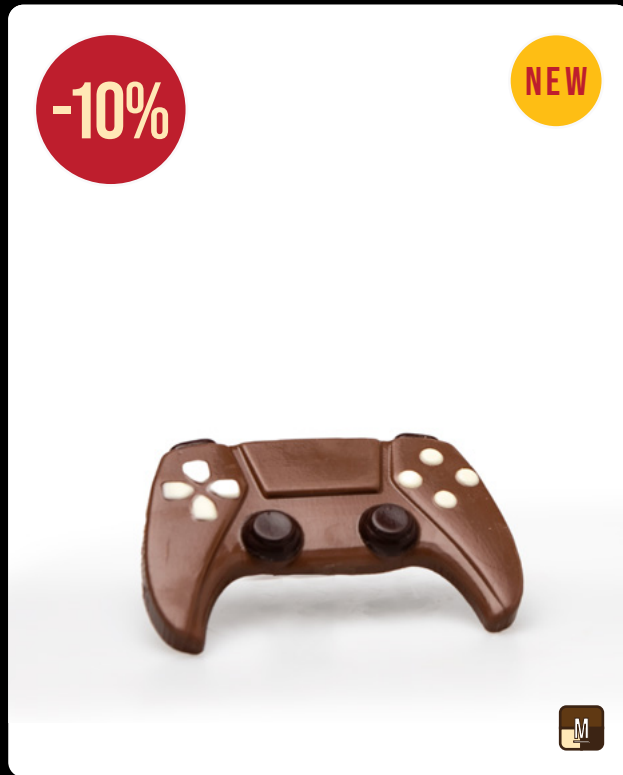

DARK
DARK MILK**FOOTBALL DELUXE**

SIS0097.6

SIZE: 7 CM

LIGHT MILK DELUXE

FOOTBALL SHOE

SIS0118.5

SIZE: 16 CM

DARK MILK DELUXE

6 PCS / BOX

GAME CONTROLLER

SIT0004.5

SIZE: 12 CM

DARK MILK DELUXE

GAME CONTROLLER

SIT0004.7

SIZE: 12 CM